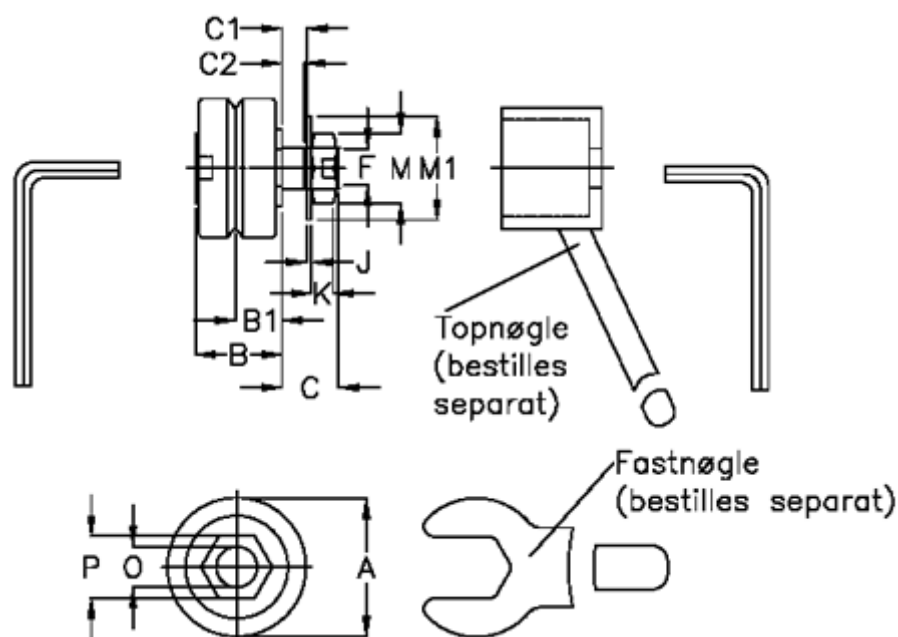

Article number: 057153103401

Description: HEPCO GV3 bearing SJ 34 C  
Standard With Short Stud

## Measures

a = 34.0	K = 6.0
B = 21.3	M = 17
B1 = 11.50	M1 = 21
C = 13.8	O = 10
C1 = 6.6	P = 15
C2 = 5.2	Weight kg/1000 = 0.115
F = M10 x 1,25	
J = 1.25	